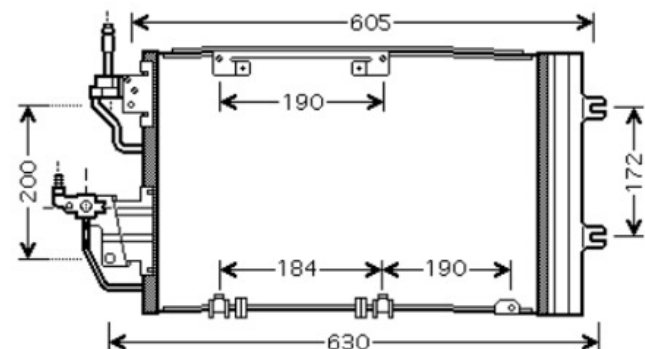

21079

Manufacturer

Model

OPEL

Astra - H

OEM

CoreSize

1850111 - 93182213 495 x 330 x 12