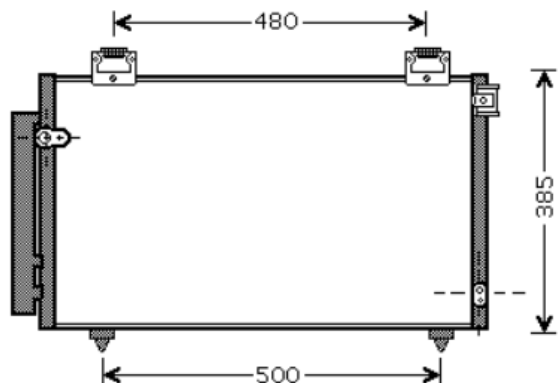

21077

Manufacturer

Model

TOYOTA

Avensis

OEM

CoreSize

88450-05090 620 x 370 x 16