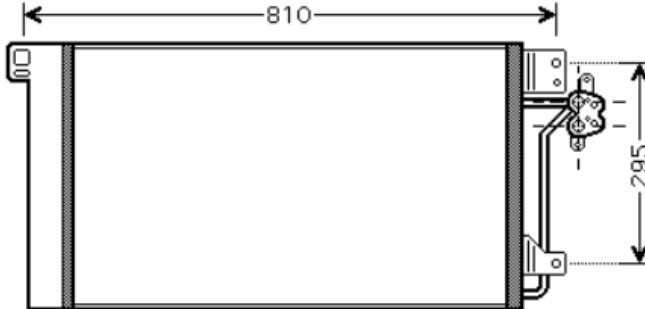

21080

Manufacturer

Model

VOLKSWAGEN

Transporter

OEM

CoreSize

7H0.820.411 B/C 680 x 390 x 16