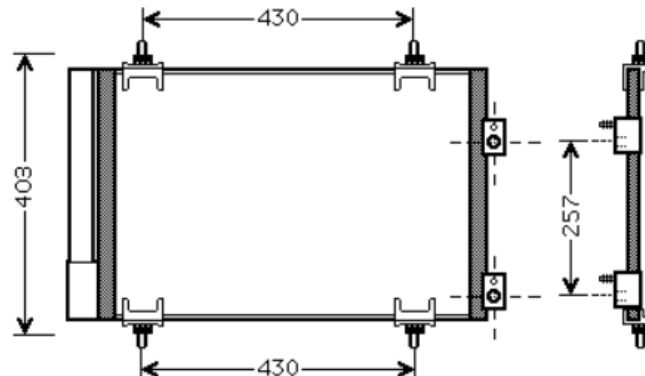

21075

Manufacturer

Model

VAUXHALL

Vectra

OEM

CoreSize

1850076 / 24418362 / 1850079 / 625 x 415 x 16

21078

Manufacturer

Model

PEUGEOT

307

OEM

CoreSize

6455.CX / 96505454 535 x 361 x 12