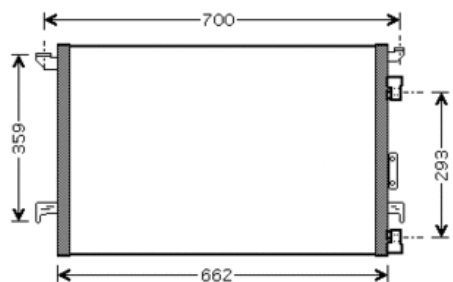

21075

Manufacturer

Model

VAUXHALL

Vectra

OEM

CoreSize

1850076 / 24418362 / 1850079 / 625 x 415 x 16