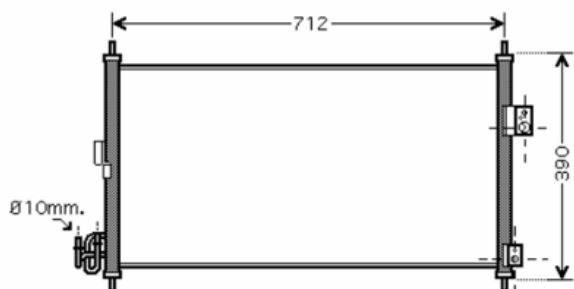

21078

Manufacturer

Model

PEUGEOT

307

OEM

CoreSize

6455.CX / 96505454 535 x 361 x 12

21076

Manufacturer

Model

NISSAN

X-Trail

OEM

CoreSize

92100-9H200 / 9H210 / 9H215 690 x 365 x 17