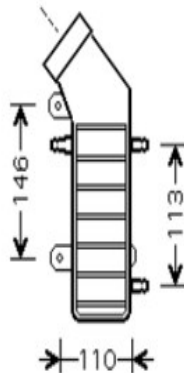

INTERCOOLERS

71012

OE: 501.0701
Core Size: 717 x 255 x 30
Mercedes Sprinter 2.9TD 01/00 – 05/06
Volkswagen LT 28t / m LT 46 TD 05/96- 06/06
Manual and Automatic

71015

OE: 8E0.145.805F/8E0.145.805S
Core Size: 220 x 215 x 62
AUDI A4II / A4II Quattro / A6III 1.9TDI
 10/00 - 10/04
Manual and Automatic

71016

OE: 0384.E4
Core Size: 295 x 202 x 60
Citroen Jumper 1.9, 2.0HDI, 2.2HDI, 2.5, 2.8HDI TD
Citroen Relay 1.9, 2.5 TD
Fiat Ducato II / III 1.9, 2.5, 2.0JTD, 2.3JTD, 2.8JTD TD
Peugeot Boxer 1.9, 2.0HDI, 2.2HDI, 2.5, 2.8HDI Turbo Diesel
Year : 02/94 - 06/06 **Manual and Automatic**

71017

OE: 8D0.145.805C
Core Size : 230 x 207x 62
Skoda Superb 1.9TDi , 2.0TDi
Volkswagen PassatVI 1.9TDi , 2.0TDi
Year : 09/00 - 04/08 **Manual and Automatic**

71018

OE: 1J0.145.803S / 1J0.145.803T
Core Size : 183 x 190 x 65
Skoda Octavia 1.8i-20v RS, 1.8i – 20v Turbo , 1.9TDi
Volkswagen Bora 1.9TDi
Volkswagen Golf 1.8i 20v GTi Turbo , 1.9TDi
Year 05/99 – and Also 2003 on ...
Manual and Automatic

Year : 2003 on ...

Manual and Automatic

71021

OE: 906.501.0101

Core Size : 640 x 205 x 64

Mercedes Sprinter 2.2ltr CDI PF Turbo Diesel

Year: 06/06

Manual / Automatic