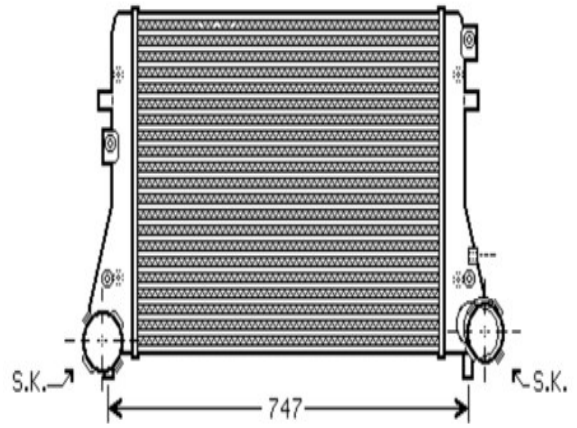

71017

OE: 8D0.145.805C
Core Size : 230 x 207x 62
Skoda Superb 1.9TDi , 2.0TDi
Volkswagen PassatVI 1.9TDi , 2.0TDi
Year : 09/00 - 04/08 **Manual and Automatic**

71018

OE: 1J0.145.803S / 1J0.145.803T
Core Size : 183 x 190 x 65
Skoda Octavia 1.8i-20v RS, 1.8i – 20v Turbo , 1.9TDi
Volkswagen Bora 1.9TDi
Volkswagen Golf 1.8i 20v GTi Turbo , 1.9TDi
Year 05/99 – and Also 2003 on ...
Manual and Automatic

71019

OE: 2C119L440 BA / BB / 4432117 / 4522846

Core Size : 400 X 127 X 73

Ford Transit VI 2ltr Turbo Diesel

Year: 06/02 – 03/06

Manual

Aircon: +/-

Engine Type : F3FA - ABFA – ABFB – D3FA

Year : 2003 on ...

Manual and Automatic

71021

OE: 906.501.0101

Core Size : 640 x 205 x 64

Mercedes Sprinter 2.2ltr CDI PF Turbo Diesel

Year: 06/06

Manual / Automatic

Aircon: +/-

Engine Type : ALL

71023

OE: 6Q0.145.804 A

Core Size : 183 X 191 X 64

Seat Cordoba IV – Ibiza IV

Skoda Fabia - Roomster

Volkswagen Polo IV