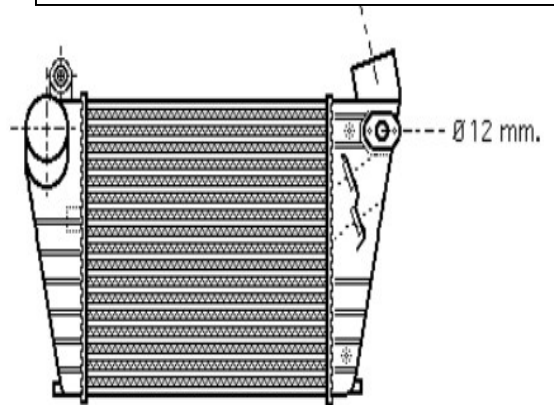

INTERCOOLERS

71012

OE: 501.0701
Core Size: 717 x 255 x 30
Mercedes Sprinter 2.9TD 01/00 – 05/06
Volkswagen LT 28t / m LT 46 TD 05/96- 06/06
Manual and Automatic

71015

OE: 8E0.145.805F/8E0.145.805S
Core Size: 220 x 215 x 62
AUDI A4II / A4II Quattro / A6III 1.9TDI
 10/00 - 10/04
Manual and Automatic

71016

OE: 0384.E4
Core Size: 295 x 202 x 60
Citroen Jumper 1.9, 2.0HDI, 2.2HDI, 2.5, 2.8HDI TD
Citroen Relay 1.9, 2.5 TD
Fiat Ducato II / III 1.9, 2.5, 2.0JTD, 2.3JTD, 2.8JTD TD
Peugeot Boxer 1.9, 2.0HDI, 2.2HDI, 2.5, 2.8HDI Turbo Diesel
Year : 02/94 - 06/06 **Manual and Automatic**

71017

OE: 8D0.145.805C
Core Size : 230 x 207x 62
Skoda Superb 1.9TDi , 2.0TDi
Volkswagen PassatVI 1.9TDi , 2.0TDi
Year : 09/00 - 04/08 **Manual and Automatic**

71018

OE: 1J0.145.803S / 1J0.145.803T
Core Size : 183 x 190 x 65
Skoda Octavia 1.8i-20v RS, 1.8i – 20v Turbo , 1.9TDi
Volkswagen Bora 1.9TDi
Volkswagen Golf 1.8i 20v GTi Turbo , 1.9TDi
Year 05/99 – and Also 2003 on ...
Manual and Automatic