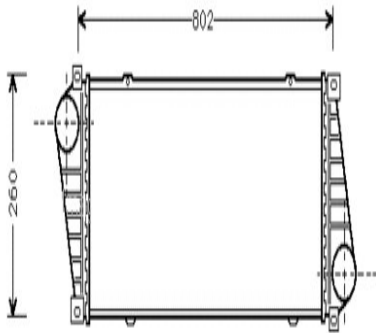

INTERCOOLERS

71012

OE: 501.0701
Core Size: 717 x 255 x 30
Mercedes Sprinter 2.9TD 01/00 – 05/06
Volkswagen LT 28t / m LT 46 TD 05/96- 06/06
Manual and Automatic

71015

OE: 8E0.145.805F/8E0.145.805S
Core Size: 220 x 215 x 62
AUDI A4II / A4II Quattro / A6III 1.9TDI
 10/00 - 10/04
Manual and Automatic

71016

OE: 0384.E4
Core Size: 295 x 202 x 60
Citroen Jumper 1.9, 2.0HDI, 2.2HDI, 2.5, 2.8HDI TD
Citroen Relay 1.9, 2.5 TD
Fiat Ducato II / III 1.9, 2.5, 2.0JTD, 2.3JTD, 2.8JTD TD
Peugeot Boxer 1.9, 2.0HDI, 2.2HDI, 2.5, 2.8HDI Turbo Diesel
Year : 02/94 - 06/06 **Manual and Automatic**

71017

OE: 8D0.145.805C
Core Size : 230 x 207x 62
Skoda Superb 1.9TDi , 2.0TDi
Volkswagen PassatVI 1.9TDi , 2.0TDi
Year : 09/00 - 04/08 **Manual and Automatic**

71018

OE: 1J0.145.803S / 1J0.145.803T
Core Size : 183 x 190 x 65
Skoda Octavia 1.8i-20v RS, 1.8i – 20v Turbo , 1.9TDi
Volkswagen Bora 1.9TDi
Volkswagen Golf 1.8i 20v GTi Turbo , 1.9TDi
Year 05/99 – and Also 2003 on ...
Manual and Automatic

Aircon: +/-

Engine Type : ALL

71023

OE: 6Q0.145.804 A

Core Size : 183 X 191 X 64

Seat Cordoba IV – Ibiza IV

Skoda Fabia - Roomster

Volkswagen Polo IV