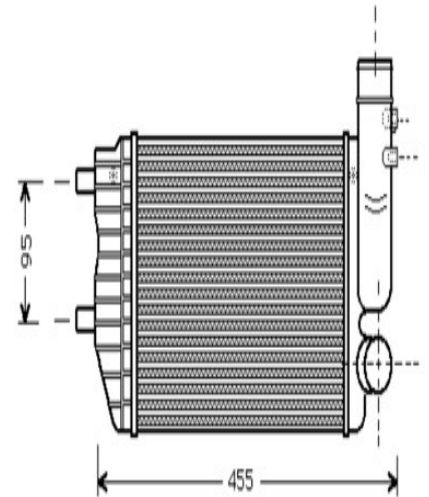

INTERCOOLERS

71012

OE: 501.0701
Core Size: 717 x 255 x 30
Mercedes Sprinter 2.9TD 01/00 – 05/06
Volkswagen LT 28t / m LT 46 TD 05/96- 06/06
Manual and Automatic

71015

OE: 8E0.145.805F/8E0.145.805S
Core Size: 220 x 215 x 62
AUDI A4II / A4II Quattro / A6III 1.9TDI
 10/00 - 10/04
Manual and Automatic

71016

OE: 0384.E4
Core Size: 295 x 202 x 60
Citroen Jumper 1.9, 2.0HDI, 2.2HDI, 2.5, 2.8HDI TD
Citroen Relay 1.9, 2.5 TD
Fiat Ducato II / III 1.9, 2.5, 2.0JTD, 2.3JTD, 2.8JTD TD
Peugeot Boxer 1.9, 2.0HDI, 2.2HDI, 2.5, 2.8HDI Turbo Diesel
Year : 02/94 - 06/06 **Manual and Automatic**

71017

OE: 8D0.145.805C
Core Size : 230 x 207x 62
Skoda Superb 1.9TDi , 2.0TDi
Volkswagen PassatVI 1.9TDi , 2.0TDi
Year : 09/00 - 04/08 **Manual and Automatic**

71018

OE: 1J0.145.803S / 1J0.145.803T
Core Size : 183 x 190 x 65
Skoda Octavia 1.8i-20v RS, 1.8i – 20v Turbo , 1.9TDi
Volkswagen Bora 1.9TDi
Volkswagen Golf 1.8i 20v GTi Turbo , 1.9TDi
Year 05/99 – and Also 2003 on ...
Manual and Automatic

71019

OE: 2C119L440 BA / BB / 4432117 / 4522846

Core Size : 400 X 127 X 73

Ford Transit VI 2ltr Turbo Diesel

Year: 06/02 – 03/06

Manual

Aircon: +/-

Engine Type : F3FA - ABFA – ABFB – D3FA