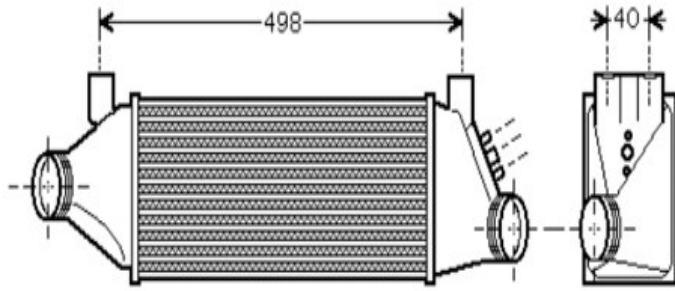

71016

OE: 0384.E4
Core Size: 295 x 202 x 60
Citroen Jumper 1.9, 2.0HDI, 2.2HDI, 2.5, 2.8HDI TD
Citroen Relay 1.9, 2.5 TD
Fiat Ducato II / III 1.9, 2.5, 2.0JTD, 2.3JTD, 2.8JTD TD
Peugeot Boxer 1.9, 2.0HDI, 2.2HDI, 2.5, 2.8HDI Turbo Diesel
Year : 02/94 - 06/06 **Manual and Automatic**

71017

OE: 8D0.145.805C
Core Size : 230 x 207x 62
Skoda Superb 1.9TDi , 2.0TDi
Volkswagen PassatVI 1.9TDi , 2.0TDi
Year : 09/00 - 04/08 **Manual and Automatic**

71018

OE: 1J0.145.803S / 1J0.145.803T
Core Size : 183 x 190 x 65
Skoda Octavia 1.8i-20v RS, 1.8i – 20v Turbo , 1.9TDi
Volkswagen Bora 1.9TDi
Volkswagen Golf 1.8i 20v GTi Turbo , 1.9TDi
Year 05/99 – and Also 2003 on ...
Manual and Automatic

71019

OE: 2C119L440 BA / BB / 4432117 / 4522846

Core Size : 400 X 127 X 73

Ford Transit VI 2ltr Turbo Diesel

Year: 06/02 – 03/06

Manual

Aircon: +/-

Engine Type : F3FA - ABFA – ABFB – D3FA

Year : 2003 on ...

Manual and Automatic

71021

OE: 906.501.0101

Core Size : 640 x 205 x 64

Mercedes Sprinter 2.2ltr CDI PF Turbo Diesel

Year: 06/06

Manual / Automatic