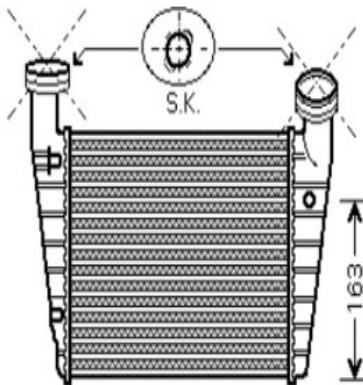

INTERCOOLERS

71012

OE: 501.0701
Core Size: 717 x 255 x 30
Mercedes Sprinter 2.9TD 01/00 – 05/06
Volkswagen LT 28t / m LT 46 TD 05/96- 06/06
Manual and Automatic

71015

OE: 8E0.145.805F/8E0.145.805S
Core Size: 220 x 215 x 62
AUDI A4II / A4II Quattro / A6III 1.9TDI
 10/00 - 10/04
Manual and Automatic

71016

OE: 0384.E4
Core Size: 295 x 202 x 60
Citroen Jumper 1.9, 2.0HDI, 2.2HDI, 2.5, 2.8HDI TD
Citroen Relay 1.9, 2.5 TD
Fiat Ducato II / III 1.9, 2.5, 2.0JTD, 2.3JTD, 2.8JTD TD
Peugeot Boxer 1.9, 2.0HDI, 2.2HDI, 2.5, 2.8HDI Turbo Diesel
Year : 02/94 - 06/06 **Manual and Automatic**

71017

OE: 8D0.145.805C
Core Size : 230 x 207x 62
Skoda Superb 1.9TDi , 2.0TDi
Volkswagen PassatVI 1.9TDi , 2.0TDi
Year : 09/00 - 04/08 **Manual and Automatic**

71018

OE: 1J0.145.803S / 1J0.145.803T
Core Size : 183 x 190 x 65
Skoda Octavia 1.8i-20v RS, 1.8i – 20v Turbo , 1.9TDi
Volkswagen Bora 1.9TDi
Volkswagen Golf 1.8i 20v GTi Turbo , 1.9TDi
Year 05/99 – and Also 2003 on ...
Manual and Automatic

71019

OE: 2C119L440 BA / BB / 4432117 / 4522846

Core Size : 400 X 127 X 73

Ford Transit VI 2ltr Turbo Diesel

Year: 06/02 – 03/06

Manual

Aircon: +/-

Engine Type : F3FA - ABFA – ABFB – D3FA