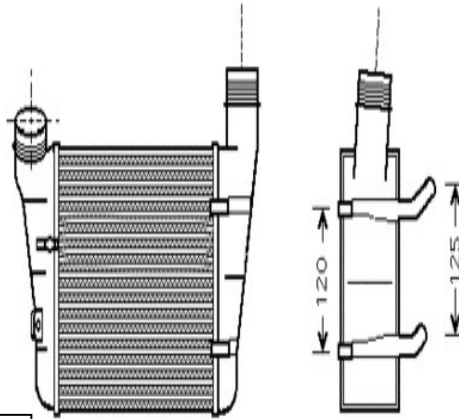

INTERCOOLERS

71012

OE: 501.0701
Core Size: 717 x 255 x 30
Mercedes Sprinter 2.9TD 01/00 – 05/06
Volkswagen LT 28t / m LT 46 TD 05/96- 06/06
Manual and Automatic

71015

OE: 8E0.145.805F/8E0.145.805S
Core Size: 220 x 215 x 62
AUDI A4II / A4II Quattro / A6III 1.9TDI
 10/00 - 10/04
Manual and Automatic

71016

OE: 0384.E4
Core Size: 295 x 202 x 60
Citroen Jumper 1.9, 2.0HDI, 2.2HDI, 2.5, 2.8HDI TD
Citroen Relay 1.9, 2.5 TD
Fiat Ducato II / III 1.9, 2.5, 2.0JTD, 2.3JTD, 2.8JTD TD
Peugeot Boxer 1.9, 2.0HDI, 2.2HDI, 2.5, 2.8HDI Turbo Diesel
Year : 02/94 - 06/06 **Manual and Automatic**

71017

OE: 8D0.145.805C
Core Size : 230 x 207x 62
Skoda Superb 1.9TDi , 2.0TDi
Volkswagen PassatVI 1.9TDi , 2.0TDi
Year : 09/00 - 04/08 **Manual and Automatic**

71018

OE: 1J0.145.803S / 1J0.145.803T
Core Size : 183 x 190 x 65
Skoda Octavia 1.8i-20v RS, 1.8i – 20v Turbo , 1.9TDi
Volkswagen Bora 1.9TDi
Volkswagen Golf 1.8i 20v GTi Turbo , 1.9TDi
Year 05/99 – and Also 2003 on ...
Manual and Automatic

Year : 2003 on ...

Manual and Automatic

71021

OE: 906.501.0101

Core Size : 640 x 205 x 64

Mercedes Sprinter 2.2ltr CDI PF Turbo Diesel

Year: 06/06

Manual / Automatic